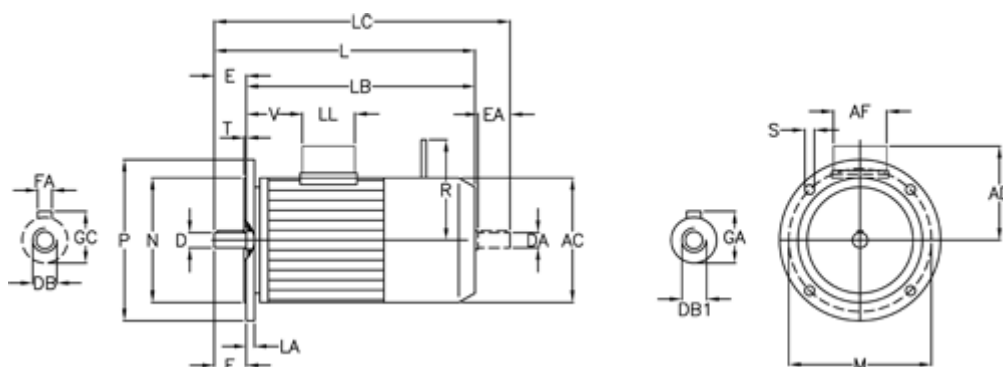

Data Sheet

Article number: 25012414406175

Description: Bonfiglioli brake motor BE63A-4-FA1.75 0.12KW
1400 rpm 3x230/400v 50HZ IE2 AC brake IP55 1.75 B5 stainless steel

Measures

A/F = 74	EA = 11	LC = 297	V = 26
AC = 121	F = 4	LL = 80	
AD = 95	FA = 4	M = 115	
D = 11	GA = 12.5	N = 95	
DA = M4	GC = 12.5	P = 140	
DB = M4	L = 272	R = 116	
DB1 = M4	LA = 10.0	S = 9.5	
E = 23	LB = 249	T = 3.0	